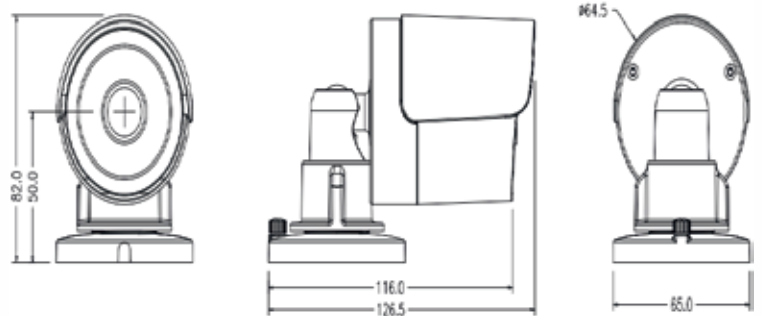

SC-I141F 4 MP Fixed Lens Network Camera

Key Features

- Up to 4 Megapixel high resolution
- H.265 / H.264 video formats
- POE & DC 12V integration design
- 4mm, 6mm, 8mm M12 fixed lens option
- Up to 30 meter IR range
- Dual video streams
- 80dB Wide Dynamic Range
- 3D Digital Noise Reduction
- IP66 weather-proof protection
- Support IE, Chrome, Safari, Firefox
- Latest ONVIF V2.4.1 supported
- Browser plug-in free

Specifications

Camera	
Image Sensor	1/3" Progressive Scan CMOS
Min. Illumination	Color: 0.01Lux @ (F1.6) ,B/W: 0 Lux with IR
Lens	4mm / 6mm / 8mm M12 fixed lens
Day &Night	IR cut filter with auto switch
DNR	3D DNR
Wide Dynamic Range	80dB
Angle of View	76° (4mm), 51° (6mm) , 39° (8mm)
Compression Standard	
Video Compression	H.265 / H.264
Dual streams	Support
Image	
Max. Resolution	2560 x 1440
Frame Rate	50Hz: 25fps(2560 x 1440, 1920 x 1080) 60Hz: 25fps(2560 x 1440, 1920 x 1080)
Image Setting	DWDR, Compression, Rotate mode, Saturation, Brightness, Contrast
ROI Codec	Support, 8 regions
Network	
Alarm Trigger	Motion detection, Network disconnect, IP address conflict
Standards	ONVIF (PROFILE S, PROFILE G), CGI, RTSP, RTMP
Interface	
Communication	1 RJ45 10M/100M Ethernet port
On-board storage	N/A
Alarm interface	N/A
Audio interface	N/A
General	
Operating Conditions	Temperature: -30°C – 60°C (-22°F – 140°F)
	Humidity: 95% or less (non-condensing)
Power Supply	DC12V ± 10%, PoE (802.3af)
Power Consumption	Max. 5W
IR Range	Approx. 30 meters (100 feet)
Ingress Protection	IP66
Dimensions	65 x 82 x 126.5 (2.6" x 3.2" x 5")