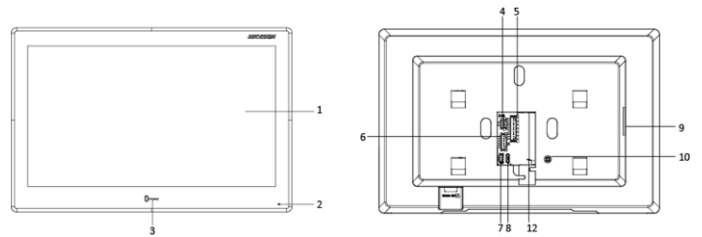

Device interfaces	
Alarm input	8
Network interface	1 RJ-45 10/100 Mbps self-adaptive
TAMPER	/
RS-485	1
TF card	1
Alarm output	1 relay output, 1 alarm output
Power interface	1
General	
Button	/
Installation	Surface mounting
Indicator	/
Weight	Without package: 875 g With package: 1060 g
Protective level	/
Working temperature	-10 °C to 50 °C (14 °F to 122 °F)
Working humidity	10% to 90%
Dimensions	254 mm × 166 mm × 26.65 mm (10.0" × 6.54" × 1.05")
Battery	/
Power supply	IEEE802.3af, standard PoE 12 VDC, 1 A
Application environment	Indoor
Power consumption	≤ 8 W
Language	English, French, Portuguese (Brazil), Spanish, Russian, German, Italian, polish, Arabic, Turkish, Vietnamese, Hungarian, Dutch, Romanian, Czech, Bulgarian, Ukrainian, Croatian, Serbian, Greek, Norwegian, Danish

Physical Interface

No.	Description	No.	Description
1	Screen	7	Debugging Port
2	Microphone	8	microUSB Interface
3	Unlock Button	9	Loudspeaker
4	Power Supply Interface	10	Reserved
5	Alarm Terminals	11	TAMPER
6	RS-485/Relay Interface	12	Network Interface