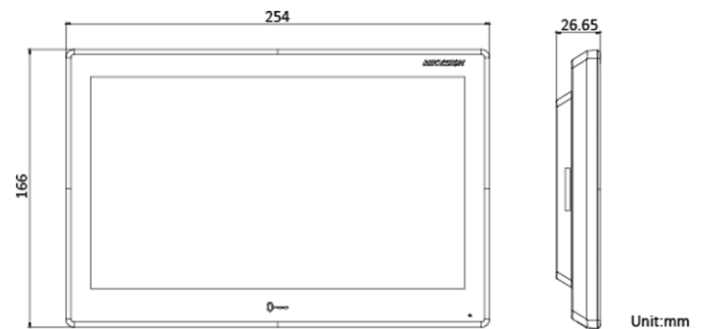

Dimension

Available Model

DS-KH9510-WTE1(B)