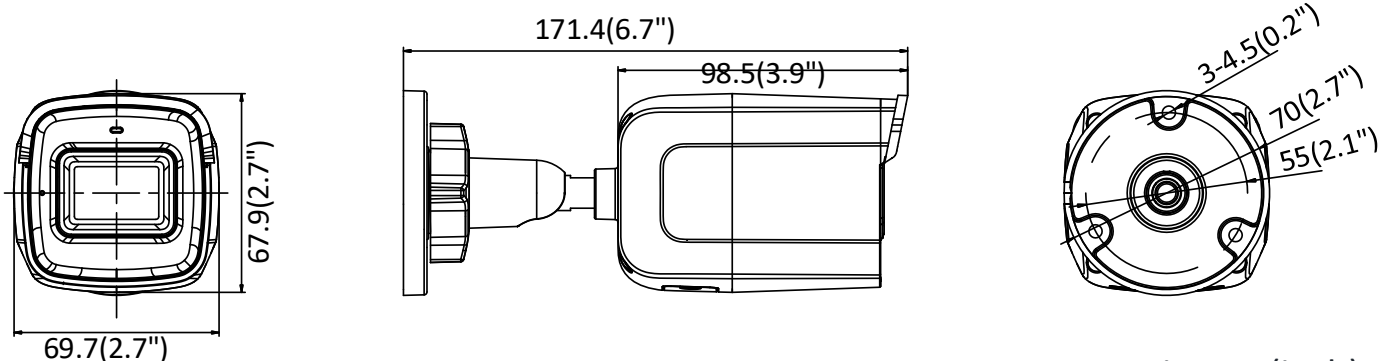

error, HDD full
Network Storage	Support built-in microSD/SDHC/SDXC card (128G), local storage and NAS (NFS,SMB/CIFS), ANR
Protocols	TCP/IP, ICMP, HTTP, HTTPS, FTP, DHCP, DNS, DDNS, RTP, RTSP, RTCP, PPPoE, NTP, UPnP, SMTP, SNMP, IGMP, QoS, IPv6, UDP, Bonjour
General Function	One-key reset, anti-flicker, heartbeat, mirror, password protection, privacy mask, watermark
Firmware Version	5.5.80
API	ONVIF(PROFILE S,PROFILE G), ISAPI
Simultaneous Live View	Up to 6 channels
User/Host	Up to 32 users 3 levels: Administrator, Operator and User
Client	iVMS-4200, Hik-Connect, iVMS-5200, iVMS-4500
Web Browser	IE8+, Chrome 31.0-44, Firefox 30.0-51, Safari 8.0+
Interface	
Communication Interface	1 RJ45 10M/100M self-adaptive Ethernet port
On-board Storage	Built-in microSD/SDHC/SDXC slot, up to 128 GB
Reset Button	Yes
General	
Operating Conditions	-30 °C to +60 °C (-22 °F to +140 °F), Humidity 95% or less (non-condensing)
Power Supply	12 VDC ± 25% PoE: 802.3af, class 3 (without -D model)
Power Consumption and Current	12 VDC, 0.3 A, max. 4 W PoE (802.3af, 36 to 57 V), 0.2 A to 0.1 A, max. 5.5 W (without -D model)
Protection Level	IP67
Material	Front cover: plastic, back cover: metal
Dimensions	69.7 mm × 67.9 mm × 171.4 mm (2.7" × 2.7" × 6.7")
Weight	350g (0.8lb.)

Available Models:

DS-2CD3021G1-IUHK(2.8/4/6 mm)

Dimensions

Unit: mm(inch)

Accessory