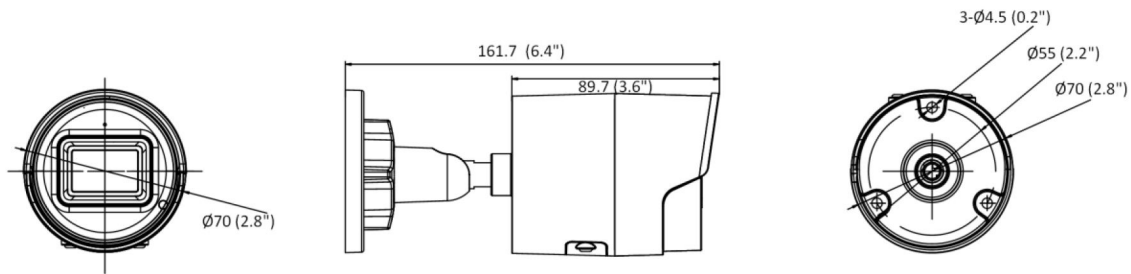

General	
Linkage Method	Upload to FTP/memory card/NAS, notify surveillance center, trigger recording, trigger capture, send email
Camera Material	Aluminum alloy body IR cover: plastic
Camera Dimension	Ø70 mm × 161.7 mm (Ø2.8" × 6.4")
Package Dimension	216 mm × 121 mm × 118 mm (8.6" × 4.8" × 4.7")
Camera Weight	Approx. 485 g (1.1 lb.)
With Package Weight	Approx. 744 g (1.6 lb.)
Storage Conditions	-30 °C to 60 °C (-22 °F to 140 °F). Humidity 95% or less (non-condensing)
Startup and Operating Conditions	-30 °C to 60 °C (-22 °F to 140 °F). Humidity 95% or less (non-condensing)
Web Client Language	33 languages English, Russian, Estonian, Bulgarian, Hungarian, Greek, German, Italian, Czech, Slovak, French, Polish, Dutch, Portuguese, Spanish, Romanian, Danish, Swedish, Norwegian, Finnish, Croatian, Slovenian, Serbian, Turkish, Korean, Traditional Chinese, Thai, Vietnamese, Japanese, Latvian, Lithuanian, Portuguese (Brazil), Ukrainian
General Function	Anti-flicker, heartbeat, password reset via email, pixel counter
Firmware Version	V5.5.113
Software Reset	Yes
Power Consumption and Current	12 VDC, 0.5 A, max. 6 W PoE (802.3af, 36 V to 57 V), 0.2 A to 0.13 A, max. 7.2 W
Power Supply	12 VDC ± 25%, reverse polarity protection PoE: 802.3af, Class 3
Power Interface	Ø5.5 mm coaxial power plug
Approval	
EMC	FCC (47 CFR Part 15, Subpart B); CE-EMC (EN 55032: 2015, EN 61000-3-2: 2014, EN 61000-3-3: 2013, EN 50130-4: 2011 +A1: 2014); RCM (AS/NZS CISPR 32: 2015); IC (ICES-003: Issue 6, 2016); KC (KN 32: 2015, KN 35: 2015)
Safety	UL (UL 60950-1); CB (IEC 60950-1:2005 + Am 1:2009 + Am 2:2013); CE-LVD (EN 60950-1:2005 + Am 1:2009 + Am 2:2013); BIS (IS 13252(Part 1):2010+A1:2013+A2:2015)
Environment	CE-RoHS (2011/65/EU); WEEE (2012/19/EU); Reach (Regulation (EC) No 1907/2006)
Protection	IP67 (IEC 60529-2013)

## Dimension

Unit: mm (inch)