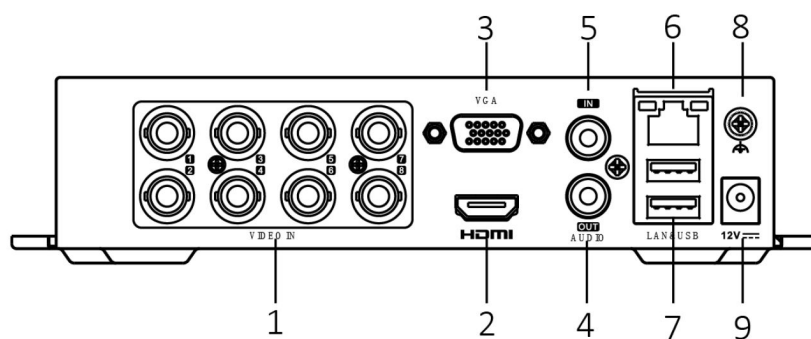

Physical Interface

No.	Description	No.	Description
1	Video and Audio in	6	LAN Network Interface
2	HDMI Interface	7	USB Interfaces
3	VGA Interface	8	GND
4	AUDIO OUT, RCA Connector	9	12 VDC Power Input
5	AUDIO IN, RCA Connector