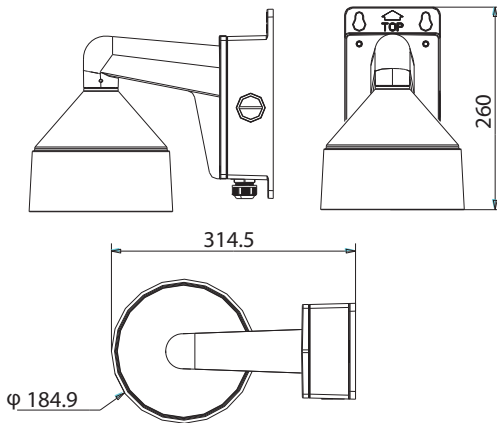

DP-1273ZJ-DM26-B

Wall Mount with Junction Box

For Dome Camera

Features:

- Aluminum alloy material with surface spray treatment
- Waterproof design
- Cable hole on bracket makes the feature better
- Design of cap is for convenient wiring

Dimension:

Order Model:

DP-1273ZJ-DM26-B

Parameter:

Model	DP-1273ZJ-DM26-B
Parameters	Wall Mount with Junction Box For Dome Camera
Appearance	Hikvision White
Material	Aluminum Alloy
Dimension	310x260x185mm
Weight	2050g

Notice:

- The bracket should be installed on flat wall
- Waterproof rubber is necessary for outdoor application
- The wall must be capable of supporting over 3 times as much as the total weight of the camera and the mount
- The maximum load capacity of the bracket is 4.5KG