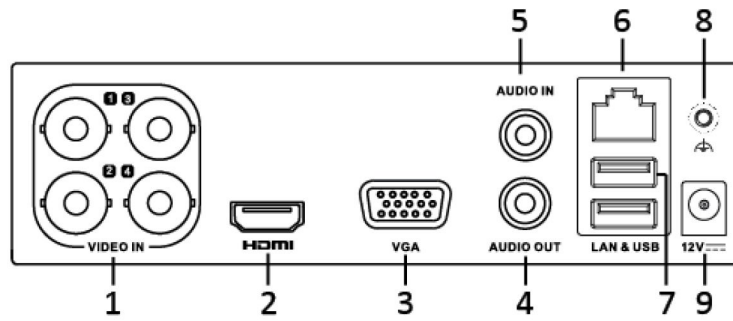

Physical Interface

i NOTE

Index	Description	Index	Description
1	Video and Coaxial Audio In	6	LAN Network Interface
2	HDMI Interface	7	USB Interfaces
3	VGA Interface	8	GND
4	AUDIO OUT, RCA Connector	9	12 VDC Power Input
5	AUDIO IN, RCA Connector