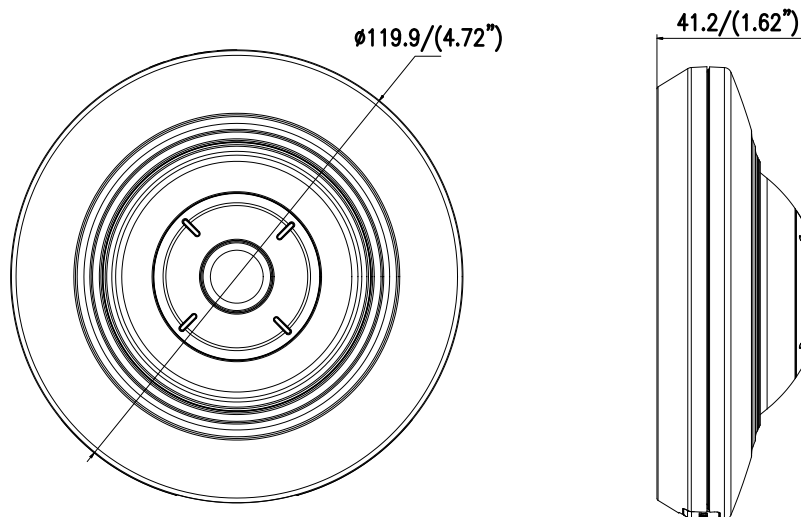

Detection	Motion detection, dynamic analysis, intrusion detection, line crossing detection
Protocols	TCP/IP, ICMP, HTTP, HTTPS, FTP, DHCP, DNS, DDNS, RTP, RTSP, RTCP, PPPoE, NTP, UPnP, SMTP, SNMP, IGMP, 802.1X, QoS, IPv6
Standard	ONVIF (PROFILE S, PROFILE G), ISAPI
General Function	One-key reset, anti-flicker, password protection, privacy mask, IP Address filtering, heartbeat, watermark
Interface	
Communication Interface	1 RJ45 10M/100M self-adaptive Ethernet port
Audio (-S)	1 audio input (line in), 1 audio output interface
Alarm (-S)	1 alarm input, 1 alarm output (DC24V, 1A or AC110V, 500mA, max.)
On-board Storage	Built-in microSD/SDHC/SDXC slot, up to 128 G
General	
Operating Conditions	-10 °C to +50 °C (-14 °F to +122 °F), Humidity 95% or less (non-condensing)
Power Supply	DC 12V ± 25%, 2A, 5W PoE(802.3af 36-57V, class 3), 0.4 – 0.7 A, 6.7W
IR Range	Up to 8 m
Dimensions	Φ 119.9 × 41.2 mm (Φ 4.72" × 1.62")
Weight	600 g (1.32 lbs.)

Available Models

DS-2CD2955FWD-I, DS-2CD2955FWD-IS

With -S model: supports 1 audio input, 1 audio output, 1 alarm input, 1 alarm output.

Dimensions

Unit: mm(inch)